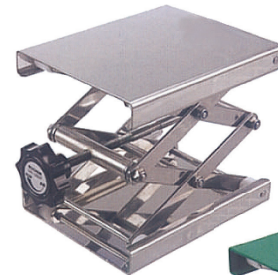

Miscellaneous

Tripod, for gas burner, made of stainless steel or tempered cast iron

Outer Ø (mm)	Height (mm)	Order number stainless steel	Order number tempered cast iron
80	150	7 401 300	-
100	180	7 401 301	7 401 311
120	210	7 401 302	7 401 312
140	210	-	7 401 313
140	220	7 401 304	-
160	230	7 401 306	-

Wire gauzes, stainless steel, flat

Dimension (mm)	Order number
135 x 135	7 401 350
155 x 155	7 401 351
175 x 175	7 401 352
195 x 195	7 401 353

Wire gauzes, iron wire with ceramic centre

Dimension (mm)	Order number
100 x 100	7 401 360
120 x 120	7 401 361
140 x 140	7 401 362
160 x 160	7 401 363
180 x 180	7 401 364
200 x 200	7 401 365

Lab-jacks

Material	Plate (mm)	Height min (mm)	Height max (mm)	Load max (kg)	Order number
stainless steel	100x100	55	120	10	7 402 000
stainless steel	160x160	60	275	15	7 402 001
stainless steel	200x200	60	275	20	7 402 002
stainless steel	240x240	60	275	30	7 402 003
stainless steel	300x300	130	470	25	7 402 004
aluminium, green	100x100	55	120	10	7 402 010
aluminium, green	160x160	60	275	15	7 402 011
aluminium, green	200x200	60	275	20	7 402 012
aluminium, green	240x240	60	275	30	7 402 013
aluminium, green	300x300	130	470	25	7 402 014