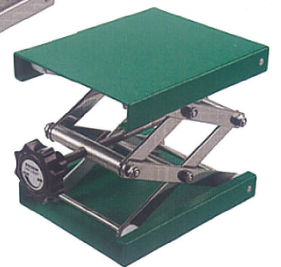

aluminium green

Stopwatches, counter and timer

Model		Order number
digital stopwatch	59min 59sec 1/100 start/stop, addition, split, reset, ABS housing, lanyard	8 484 150
counter/timer with alarm	timer up to 99min 99sec count-down 99min 99sec with magnet and clip	8 484 160
counter / timer with alarm and clock	timer up to 99min 59sec 1/100 count-down 99min 59sec 1/100 with magnet and clip	8 484 200
counter / timer with alarm and clock	timer up to 23h 59min 59sec count-down 23h 59min 59sec with magnet and clip	7 425 100
timer (mechanical)	0 - 60min	8 480 112